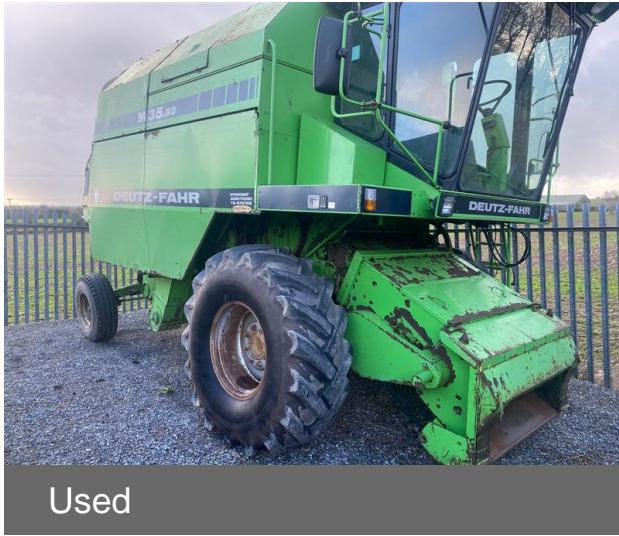

Deutz Fahr M35.80

[Ask for best price](#)

Used

Contact details for Dealer

Branch:	Carrigtwohill
Branch Phone:	+353 (0)21 4631229
Contact:	Conor McCarthy
Mobile:	+353 (0)86 6627453
Stock number:	6122/1
Export Enquiries:	+353 (0)86 6627453

Machine Specifications

Price	Ask for best price
Year	1991
Make	Deutz Fahr
Model	M35.80
Stock Number	6122/1
Engine Hours	3843
Cutterbar Type	Standard cutterbar
Cutterbar size (m)	4.8
Sieves	Standard
Drive Type	Mechanical
Road Speed (kph)	20
Front Tyre Size / Condition	650/65R32 40%
Rear Tyre Size / Condition	500/60R24 40%
Condition	Good

Additional Information:

Margin Scheme (No VAT) / This combine was working this year (2020)